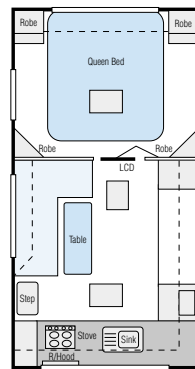

Tanami Series

Designed and built by **CREATIVE**
Caravans

Tanami Series

Caravan Floorplans

CCT01 - 16'6"

CCT02 - 16'6"

CCT03 - 17'6"

CCT04 - 17'6"