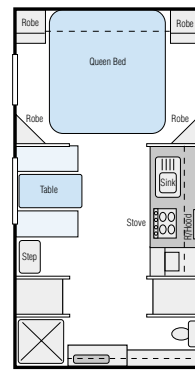

CCT05 - 17'6"

CCT06 - 17'6"

CCT07 - 17'6"

CCT08 - 19'6"

CCT09 - 19'6"

CCT10 - 20'6"

Exterior Features

- Chassis - Hot Dipped
- A-Frame - Hot Dipped Extended To The First Axle
- Axle - Single 16'6"
- Tandem 17' 26"
- Triple 27' & over
- Coupling - Lockable Quick Release With Safety Chains
- Brakes - Electric
- Breakaway - Tekonsha
- Stabiliser Legs - Quick Release Drop down
- Jacks - Yes
- Jockey Wheel - 8" Centre Mounted & Removable
- Mud Flaps - Creative Caravans
- Step - Checker Plate
- Suspension - Leaf With 2" Raiser
- Spare Wheel - Mounted To Bumper Bar
- Tyres - Light Truck
- Wheel - CA2
- Aluminium - White Smooth With Profile
- Awning - Aussie Traveller
- Door - 1750 x 622 Tri-lock
- Frame - Cypress Bolted To Chassis
- Gas Bottle - Kookaburra 9Kg
- Grab Handles - Front & Rear White Moulded
- Insulating - Polystyrene

- Hatches - Heki 500 x 700 Fantastic Hatch Rain Censored
- Lights - L.E.D Driving Florescent Annex Bargman Grab Handle
- Points - Inlet x 1, Outlet x 2
- Water filler - Hume Lockable
- Windows - Hume Tinted Bubble with Fly Screens
- Tap - Mounted on A-Frame
- Wheel Spat - Fibreglass
- Tail Spat - Fibreglass
- Boot - 12" or 18" Front
- Tank - 95Ltr
- Tank Cover - Galvanised
- Solar - Provision only
- Checker Plate - 12" On Sides, 1/2 On Front
- Boot - Vinyl
- Stone Guard - Hume
- Pole Carrier - No
- Tool Box - No
- Slide Out BBQ - Swift 2 Burner
- Picnic Table - Nomadic
- Bumper Bar - Hot Dipped
- Battery - 2 x 100 amp hour
- Charger - 25 amp