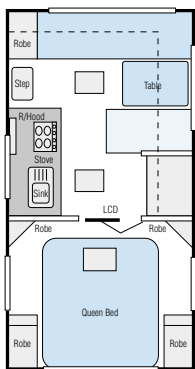

Tanami Series

Designed and built by **CREATIVE**
Caravans

Tanami Series

Caravan Floorplans

CCT01 - 16'6"

CCT02 - 16'6"

CCT03 - 17'6"

CCT04 - 17'6"

- Hatches - Heki 500 x 700 Fantastic Hatch Rain Censored
- Lights - L.E.D Driving Florescent Annex Bargman Grab Handle
- Points - Inlet x 1, Outlet x 2
- Water filler - Hume Lockable
- Windows - Hume Tinted Bubble with Fly Screens
- Tap - Mounted on A-Frame
- Wheel Spat - Fibreglass
- Tail Spat - Fibreglass
- Boot - 12" or 18" Front
- Tank - 95Ltr
- Tank Cover - Galvanised
- Solar - Provision only
- Checker Plate - 12" On Sides, 1/2 On Front
- Boot - Vinyl
- Stone Guard - Hume
- Pole Carrier - No
- Tool Box - No
- Slide Out BBQ - Swift 2 Burner
- Picnic Table - Nomadic
- Bumper Bar - Hot Dipped
- Battery - 2 x 100 amp hour
- Charger - 25 amp

Interior Features

- Air Conditioner - Roof Top 2.2 Wall Mount
- Bed - Queen Orthopaedic Lift Up Inner Spring Pillow Top Mattress
- Bench Top - 12 Ply Egger Laminate
- Splash Back - Full Egger Laminate
- Window Coverings - Slimline Venetian Or Quality Lined Drapes With Terylene
- Upholstery - Warwick Range
- Furniture & Walls - Cypress Timber Frames Polyester Ply Covered
- Flooring - 12ml Water Resistant Ply Quality Vinyl To Cover
- Fridge - 120 Litre
- Stove - Swift 240/Gas
- Shower - Full Fibreglass Unit
- Toilet - Thetford
- Hand Basin - Included in Shower Unit
- Sink - Stainless Steel Deep Bowl Single Drainer