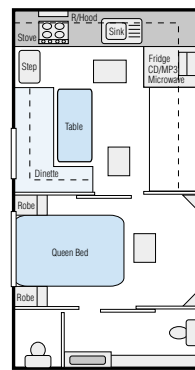

CCT05 - 17'6"

CCT06 - 17'6"

CCT07 - 17'6"

CCT08 - 19'6"

CCT09 - 19'6"

CCT10 - 20'6"

Exterior Features

- Chassis - Hot Dipped
- A-Frame - Hot Dipped Extended To The First Axle
- Axle - Single 16'6"
- Tandem 17' 26"
- Triple 27' & over
- Coupling - Lockable Quick Release With Safety Chains
- Brakes - Electric
- Breakaway - Tekonsha
- Stabiliser Legs - Quick Release Drop down
- Jacks - Yes
- Jockey Wheel - 8" Centre Mounted & Removable
- Mud Flaps - Creative Caravans
- Step - Checker Plate
- Suspension - Leaf With 2" Raiser
- Spare Wheel - Mounted To Bumper Bar
- Tyres - Light Truck
- Wheel - CA2
- Aluminium - White Smooth With Profile
- Awning - Aussie Traveller
- Door - 1750 x 622 Tri-lock
- Frame - Cypress Bolted To Chassis
- Gas Bottle - Kookaburra 9Kg
- Grab Handles - Front & Rear White Moulded
- Insulating - Polystyrene

- Hatches - Heki 500 x 700 Fantastic Hatch Rain Censored
- Lights - L.E.D Driving Florescent Annex Bargman Grab Handle
- Points - Inlet x 1, Outlet x 2
- Water filler - Hume Lockable
- Windows - Hume Tinted Bubble with Fly Screens
- Tap - Mounted on A-Frame
- Wheel Spat - Fibreglass
- Tail Spat - Fibreglass
- Boot - 12" or 18" Front
- Tank - 95Ltr
- Tank Cover - Galvanised
- Solar - Provision only
- Checker Plate - 12" On Sides, 1/2 On Front
- Boot - Vinyl
- Stone Guard - Hume
- Pole Carrier - No
- Tool Box - No
- Slide Out BBQ - Swift 2 Burner
- Picnic Table - Nomadic
- Bumper Bar - Hot Dipped
- Battery - 2 x 100 amp hour
- Charger - 25 amp