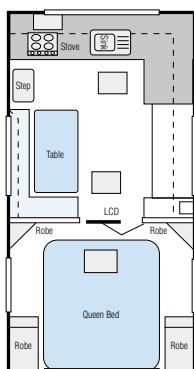

Tanami Series

Designed and built by **CREATIVE**
Caravans

Tanami Series

Caravan Floorplans

CCT01 - 16'6"

CCT02 - 16'6"

CCT03 - 17'6"

CCT04 - 17'6"