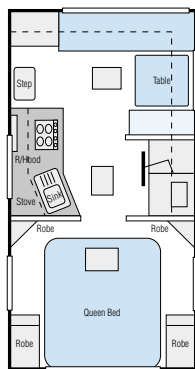

Tanami Series

Designed and built by **CREATIVE**
Caravans

Tanami Series

Caravan Floorplans

CCT01 - 16'6"

CCT02 - 16'6"

CCT03 - 17'6"

CCT04 - 17'6"

Interior Features

- Air Conditioner - Roof Top 2.2 Wall Mount
- Bed - Queen Orthopaedic Lift Up Inner Spring Pillow Top Mattress
- Bench Top - 12 Ply Egger Laminate
- Splash Back - Full Egger Laminate
- Window Coverings - Slimline Venetian Or Quality Lined Drapes With Terylene
- Upholstery - Warwick Range
- Furniture & Walls - Cypress Timber Frames Polyester Ply Covered
- Flooring - 12ml Water Resistant Ply Quality Vinyl To Cover
- Fridge - 120 Litre
- Stove - Swift 240/Gas
- Shower - Full Fibreglass Unit
- Toilet - Thetford
- Hand Basin - Included in Shower Unit
- Sink - Stainless Steel Deep Bowl Single Drainer