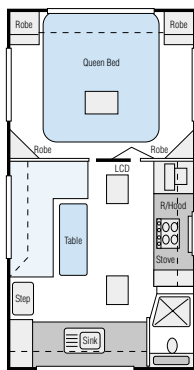

CCT07 - 17'6"