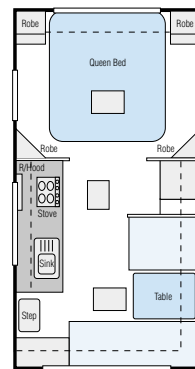

Tanami Series

Designed and built by **CREATIVE**
Caravans

Tanami Series

Caravan Floorplans

CCT01 - 16'6"

CCT02 - 16'6"

CCT03 - 17'6"

CCT04 - 17'6"