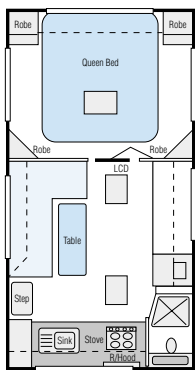

CCT06 - 17'6"