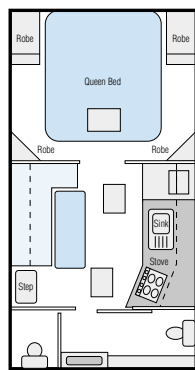

CCT08 - 19'6"